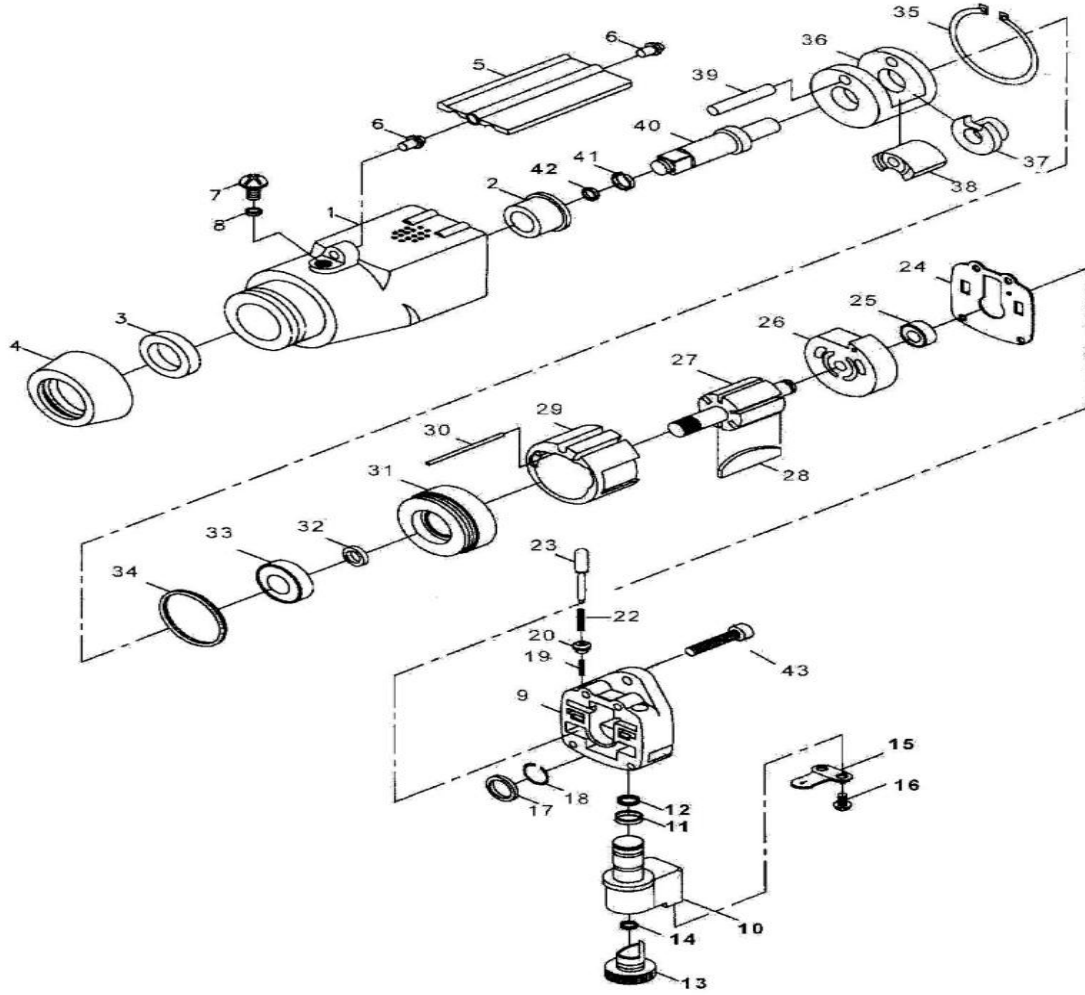

OS-402S **GAV** HAVALI SOMUN SÖKME

Item No.	Description	Q'ty	Item No.	Description	Q'ty
1	MOTOR HOUSING	1	23	PLUNGER	2
2	ANVIL BUSHING	1	24	BACK CAP GASKET	1
3	OIL SEAL	1	25	BALL BEARING	1
4	RUBBER NOSE GUARD	1	26	REAR END PLATE	1
5	THROTTLE LEVER	1	27	ROTOR	1
6	THROTTLE PIN	2	28	ROTOR BLADE	6
7	OILER SCREW	1	29	CYLINDER	1
8	O-RING	1	30	MOTOR PIN	1
9	BACK CAP	1	31	FRONT END PALTE	1
10	AIR INLET BLOCK	1	32	OIL SEAL	1
11	O-RING	1	33	BALL BEARING	1
12	O-RING	2	34	O-RING	1
13	REGULATOR	1	35	SNAP RING	1
14	O-RING	1	36	HAMMER CAGE	1
15	RETAINER PLATE	1	37	CAP	1
16	SCREW	2	38	HAMMER	1
17	FIXING RING	1	39	HAMMER PIN	1
18	RETAINING RING	1	40	ANVIL	1
19	VALVE SPRING	2	41	O-RING	1
20	VALVE SEAT	2	42	SOCKET RETAINER RING	1
22	PLUNGER SPRING	2	43	CAP SCREW- LONG	4